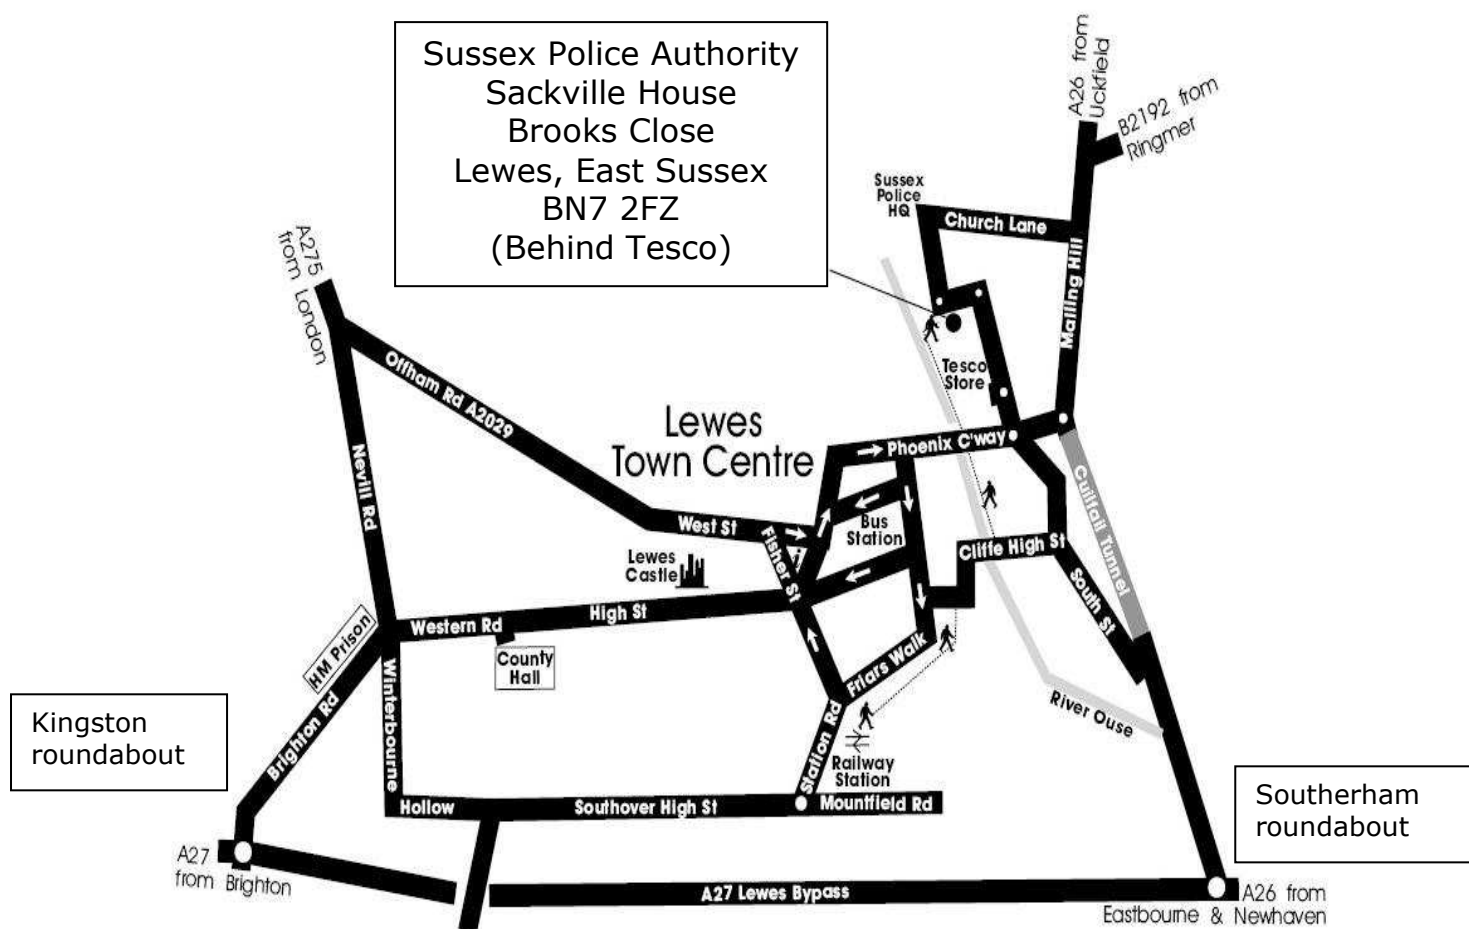

## Directions to Sussex Police Authority

### **By train**

The Sussex Police Authority office at Sackville House is about a 15 minute walk from Lewes train station. There is a footpath along the river bank from Cliffe High Street. You will need to walk past the Tesco store on your right, follow the footpath round to the right past the skate park. Sackville House is the building ahead and reception is clearly signposted. The Police Authority office is on the 2<sup>nd</sup> floor.

### **From Brighton**

Leave the A27 at the Kingston roundabout and travel along Brighton Road until you reach the lights at the crossroads by Lewes Prison. At the lights go straight on down Western Road and through the High Street. Follow the one way system down the Phoenix C'way and turn left at the roundabout. At the Tesco's roundabout go straight over, left at the next mini roundabout, left at the second roundabout and Sackville House visitor parking is on the left.

### **From Eastbourne & Newhaven**

Leave the A26 at the Southerham roundabout and travel through the Cuilfail Tunnel when you reach the roundabout take a left turn right at the next roundabout and you will then reach the Tesco. At the Tesco's roundabout go straight over, left at the next mini roundabout, left at the second roundabout and Sackville House visitor parking is on the left.